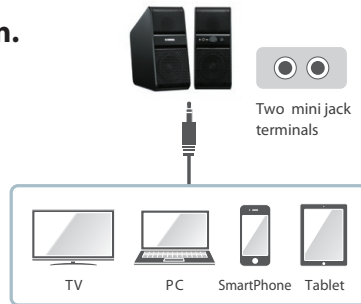

**Exhilarating sound and strong front panel design.**

TV or PC, tablet or smartphone. Hook it up and instantly the sound you hear is vastly bigger and better. The punched metal front grilles look rugged and you have five color choices to create your personal mood.

**Lively, clear sound is always fun to listen to.**

This is not your ordinary small speaker system. It's tuned to deliver maximum performance from every type of digital device. The unique cabinet shape prevents internal sound loss and gives the best possible frequency response. Plus, a bass port in the front pushes powerful bass sound straight out into the room, providing clear sound fields. There's even a loudness control that perfectly adjusts bass output to match the volume.

**Auto Standby and Auto Mix make daily use more convenient.**

How's this for easy operation: you don't have to turn the power on and off. Auto Standby automatically puts the unit into standby mode after a period of inactivity, then turns it on when a sound is detected. And with Auto Mix you can simultaneously play the two sound sources connected to the two input jacks — no need to switch inputs!!

Dimensions (W x H x D)	83 x 184 x 184 mm; 3-3/8" x 7-1/4" x 7-1/4"
Weight	Right speaker; 1.03 kg (2.27 lbs.), Left speaker; 0.9 kg (1.98 lbs.)
Power Supply	AC
Power Consumption	13 W (Power off; 0.5 W or less)
Included Accessories	AC adaptor (DC12V/1.5A), Stereo mini plug audio cable (2.0 m)